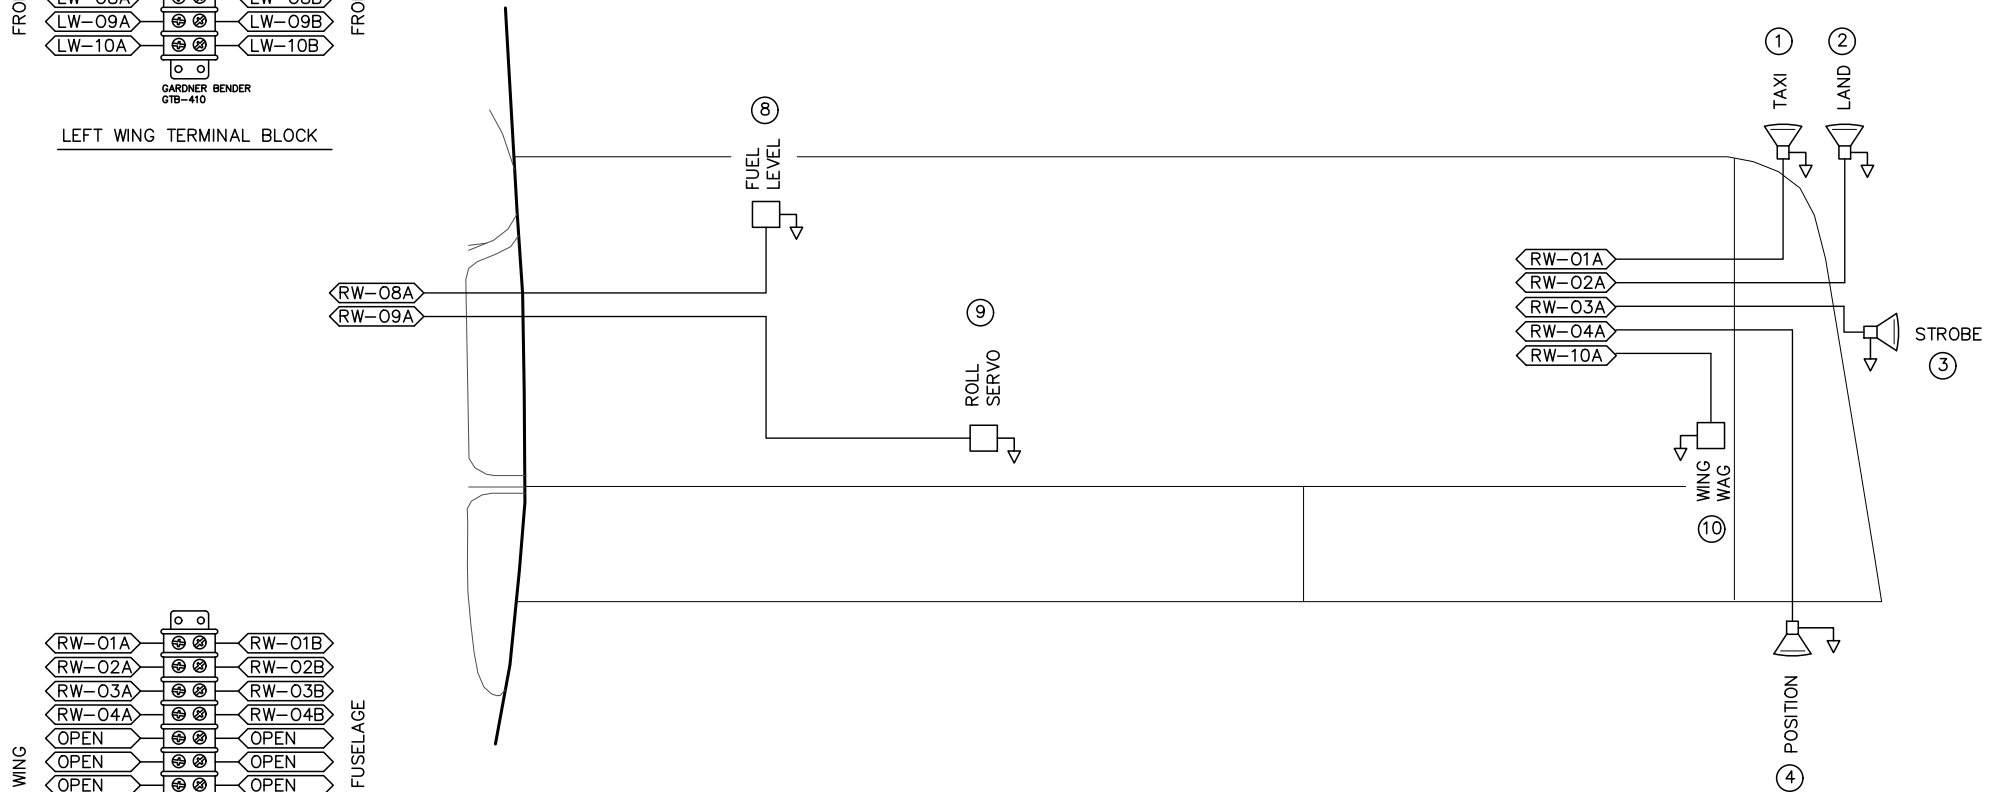

14 VOLT SYSTEM

MARK	DESC.	MAKE	AMPS	WIRE	NOTES
①	TAXI LIGHT	ZIPTIPS	3 AMPS	18 AWG	
②	LAND'G LGT	ZIPTIPS	9 AMPS	16 AWG	
③	STROBE	ZIPTIPS	9 AMPS	18 AWG	
④	POS. LGHT	ZIPTIPS	1 AMPS	18 AWG	
⑤	PITOT HT.	GARMIN	12 AMPS	12 AWG	GAP-26
⑥	STALL/AOA	GARMIN			
⑦	ROLL TRIM	GARMIN	2 AMPS	18 AWG	GSA-28
⑧	FUEL LEV.	GARMIN	1 AMPS	18 AWG	
⑨	ROLL SERV.	GARMIN	2 AMPS	18 AWG	GSA-28
⑩	WING WAG	ZIPTIPS	3 AMPS	18 AWG	

14V SYSTEM / CURRENT (AMPS)

LENGTH (FT)	2	5	10	15	20	25	30	40	50
15	18	16	12	10	10	8	8	6	6
20	16	14	12	10	8	8	6	6	4
25	16	14	10	8	8	6	6	4	4
30	14	12	10	8	6	6	4	4	2
35	14	12	10	6	6	4	4	4	2
40	14	12	8	6	4	4	4	2	2
45	14	12	8	6	4	4	2	2	1
50	12	10	8	6	4	4	2	2	1

REVISIONS

NO.	DATE	DESCRIPTION

**ELECTRICAL SCHEMATIC
RIGHT AND LEFT WING**