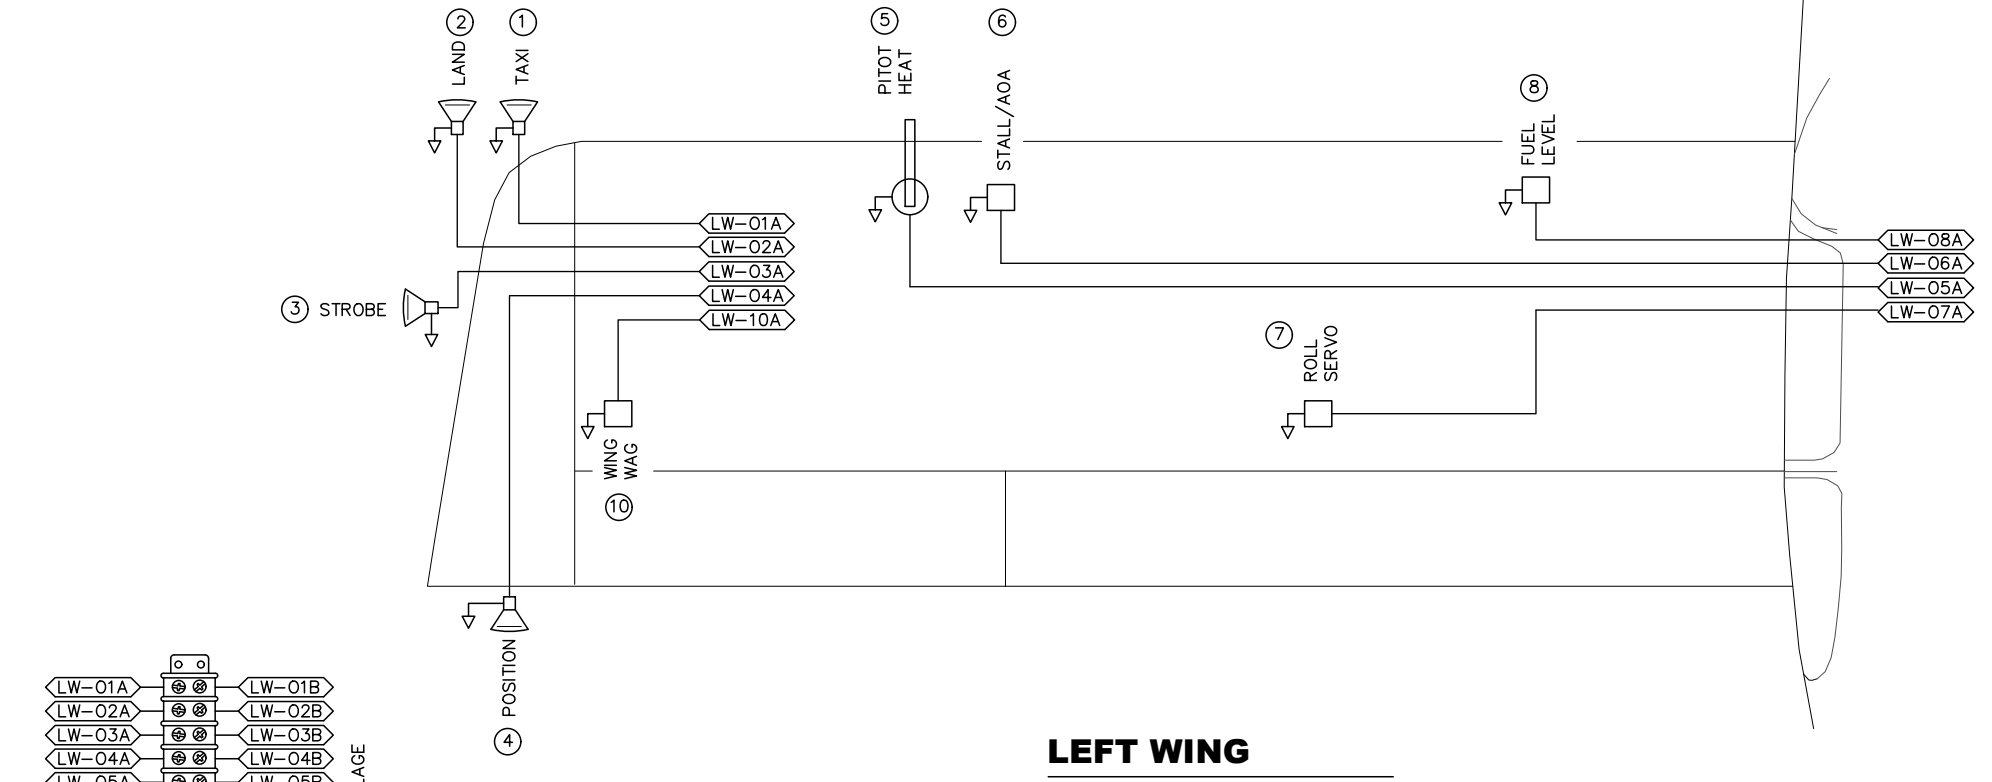

14 VOLT SYSTEM

MARK	DESC.	MAKE	AMPS	WIRE	NOTES
①	TAXI LIGHT	ZIPTIPS	3 AMPS	18 AWG	
②	LAND'G LGT	ZIPTIPS	9 AMPS	16 AWG	
③	STROBE	ZIPTIPS	9 AMPS	18 AWG	
④	POS. LGHT	ZIPTIPS	1 AMPS	18 AWG	
⑤	PITOT HT.	GARMIN	12 AMPS	12 AWG	GAP-26
⑥	STALL/AOA	GARMIN			
⑦	ROLL TRIM	GARMIN	2 AMPS	18 AWG	GSA-28
⑧	FUEL LEV.	GARMIN	1 AMPS	18 AWG	
⑨	ROLL SERV.	GARMIN	2 AMPS	18 AWG	GSA-28
⑩	WING WAG	ZIPTIPS	3 AMPS	18 AWG	

14V SYSTEM / CURRENT (AMPS)

LENGTH (FT)	2	5	10	15	20	25	30	40	50
15	18	16	12	10	10	8	8	6	6
20	16	14	12	10	8	8	6	6	4
25	16	14	10	8	8	6	6	4	4
30	14	12	10	8	6	6	4	4	2
35	14	12	10	6	6	4	4	4	2
40	14	12	8	6	4	4	4	2	2
45	14	12	8	6	4	4	2	2	1
50	12	10	8	6	4	4	2	2	1

REVISIONS

NO.	DATE	DESCRIPTION

**ELECTRICAL SCHEMATIC
RIGHT AND LEFT WING**