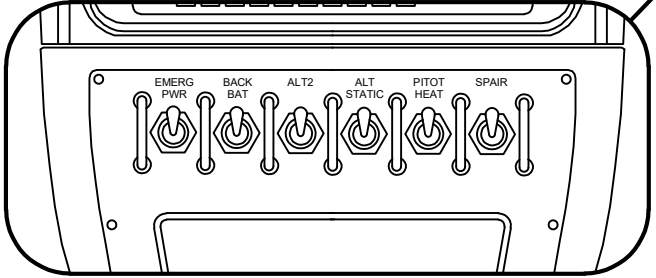

PRELIMINARY PANEL

July 16, 2020

4.3

ONE
SHT 1 OF 1

SWITCHES		
SWITCH	TYPE	POSITIONS
IGNITION	KEY	N/A
MASTER ALTBAT	TOGGLE	SPST
BACKUP BAT	TOGGLE	SPST
ATL 2	TOGGLE	SPST
ATL STATIC	TOGGLE	SPST
SPAIR	TOGGLE	SPST
IGNITION 1	TOGGLE	SPST
IGNITION 2	TOGGLE	SPST
AVIONICS MASTER	TOGGLE	SPST
AUTO PILOT	TOGGLE	SPST
PITOT HEAT	TOGGLE	SPST
FUEL PUMP	TOGGLE	SPST
LANDING	TOGGLE	SPDT
TAXI	TOGGLE	SPST
NAV	TOGGLE	SPST
STROBES	TOGGLE	SPST
WIG WAG	TOGGLE	SPST
AVIONICS DIM	ROTARY	N/A
OVERHEAD DIM	ROTARY	N/A
MAP LIGHT DIM	ROTARY	N/A
SPAIR	ROTARY	N/A
CABIN HEAT	TOGGLE	SPDT
OVERHD AIR	TOGGLE	SPST
NAV	TOGGLE	SPST