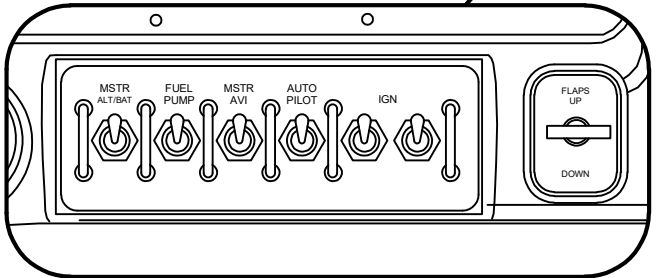

PRELIMINARY PANEL

July 16, 2020

4.3

ONE
SHT 1 OF 1

SWITCHES		
SWITCH	TYPE	POSITIONS
IGNITION	KEY	N/A
MASTER ALTBAT	TOGGLE	SPST
BACKUP BAT	TOGGLE	SPST
ATL 2	TOGGLE	SPST
ATL STATIC	TOGGLE	SPST
SPAIR	TOGGLE	SPST
IGNITION 1	TOGGLE	SPST
IGNITION 2	TOGGLE	SPST
AVIONICS MASTER	TOGGLE	SPST
AUTO PILOT	TOGGLE	SPST
PITOT HEAT	TOGGLE	SPST
FUEL PUMP	TOGGLE	SPST
LANDING	TOGGLE	SPDT
TAXI	TOGGLE	SPST
NAV	TOGGLE	SPST
STROBES	TOGGLE	SPST
WIG WAG	TOGGLE	SPST
AVIONICS DIM	ROTARY	N/A
OVERHEAD DIM	ROTARY	N/A
MAP LIGHT DIM	ROTARY	N/A
SPAIR	ROTARY	N/A
CABIN HEAT	TOGGLE	SPDT
OVERHD AIR	TOGGLE	SPST
NAV	TOGGLE	SPST