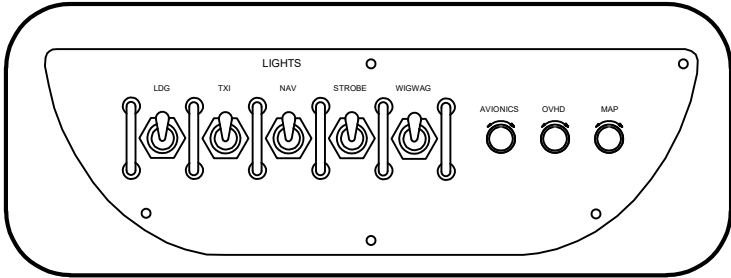

PRELIMINARY PANEL

July 16, 2020

4.3

ONE
SHT 1 OF 1

SWITCHES		
SWITCH	TYPE	POSITIONS
IGNITION	KEY	N/A
MASTER ALTBAT	TOGGLE	SPST
BACKUP BAT	TOGGLE	SPST
ATL 2	TOGGLE	SPST
ATL STATIC	TOGGLE	SPST
SPAIR	TOGGLE	SPST
IGNITION 1	TOGGLE	SPST
IGNITION 2	TOGGLE	SPST
AVIONICS MASTER	TOGGLE	SPST
AUTO PILOT	TOGGLE	SPST
PITOT HEAT	TOGGLE	SPST
FUEL PUMP	TOGGLE	SPST
LANDING	TOGGLE	SPDT
TAXI	TOGGLE	SPST
NAV	TOGGLE	SPST
STROBES	TOGGLE	SPST
WIG WAG	TOGGLE	SPST
AVIONICS DIM	ROTARY	N/A
OVERHEAD DIM	ROTARY	N/A
MAP LIGHT DIM	ROTARY	N/A
SPAIR	ROTARY	N/A
CABIN HEAT	TOGGLE	SPDT
OVERHD AIR	TOGGLE	SPST
NAV	TOGGLE	SPST