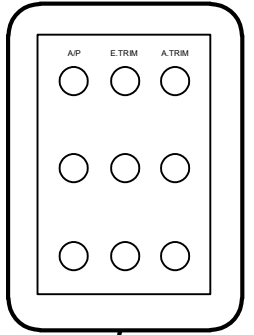

PRELIMINARY PANEL

July 16, 2020

4.3

ONE
SHT 1 OF 1

SWITCHES		
SWITCH	TYPE	POSITIONS
IGNITION	KEY	N/A
MASTER ALTBAT	TOGGLE	SPST
BACKUP BAT	TOGGLE	SPST
ATL 2	TOGGLE	SPST
ATL STATIC	TOGGLE	SPST
SPAIR	TOGGLE	SPST
IGNITION 1	TOGGLE	SPST
IGNITION 2	TOGGLE	SPST
AVIONICS MASTER	TOGGLE	SPST
AUTO PILOT	TOGGLE	SPST
PITOT HEAT	TOGGLE	SPST
FUEL PUMP	TOGGLE	SPST
LANDING	TOGGLE	SPDT
TAXI	TOGGLE	SPST
NAV	TOGGLE	SPST
STROBES	TOGGLE	SPST
WIG WAG	TOGGLE	SPST
AVIONICS DIM	ROTARY	N/A
OVERHEAD DIM	ROTARY	N/A
MAP LIGHT DIM	ROTARY	N/A
SPAIR	ROTARY	N/A
CABIN HEAT	TOGGLE	SPDT
OVERHD AIR	TOGGLE	SPST
NAV	TOGGLE	SPST