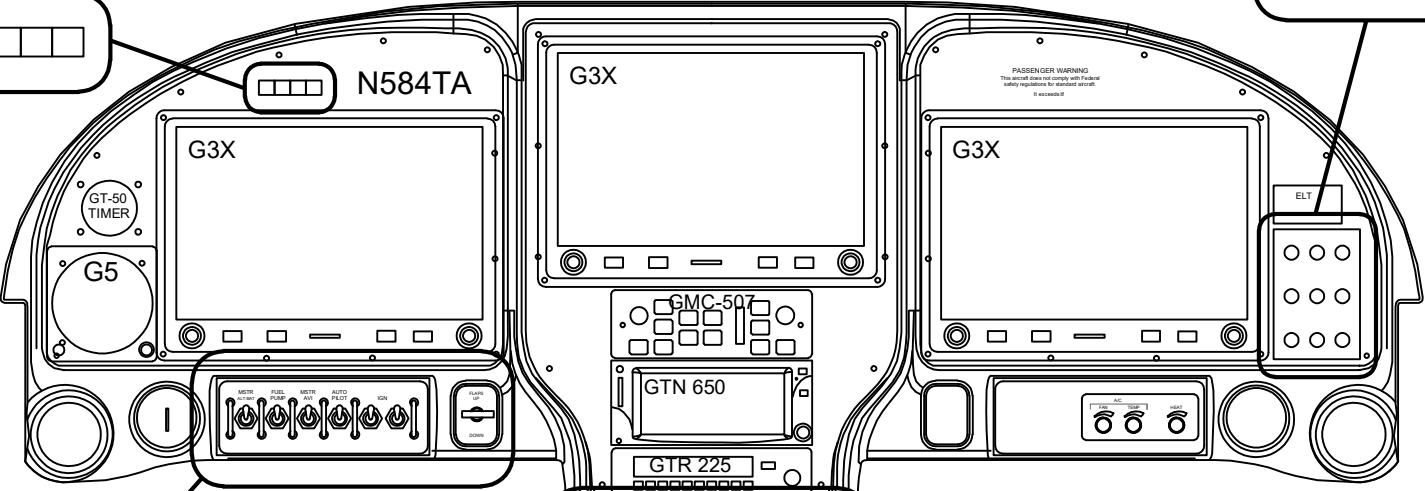

PRELIMINARY PANEL

July 16, 2020

4.3

ONE
SHT 1 OF 1

SWITCHES		
SWITCH	TYPE	POSITIONS
IGNITION	KEY	N/A
MASTER ALTBAT	TOGGLE	SPST
BACKUP BAT	TOGGLE	SPST
ATL 2	TOGGLE	SPST
ATL STATIC	TOGGLE	SPST
SPAIR	TOGGLE	SPST
IGNITION 1	TOGGLE	SPST
IGNITION 2	TOGGLE	SPST
AVIONICS MASTER	TOGGLE	SPST
AUTO PILOT	TOGGLE	SPST
PITOT HEAT	TOGGLE	SPST
FUEL PUMP	TOGGLE	SPST
LANDING	TOGGLE	SPDT
TAXI	TOGGLE	SPST
NAV	TOGGLE	SPST
STROBES	TOGGLE	SPST
WIG WAG	TOGGLE	SPST
AVIONICS DIM	ROTARY	N/A
OVERHEAD DIM	ROTARY	N/A
MAP LIGHT DIM	ROTARY	N/A
SPAIR	ROTARY	N/A
CABIN HEAT	TOGGLE	SPDT
OVERHD AIR	TOGGLE	SPST
NAV	TOGGLE	SPST