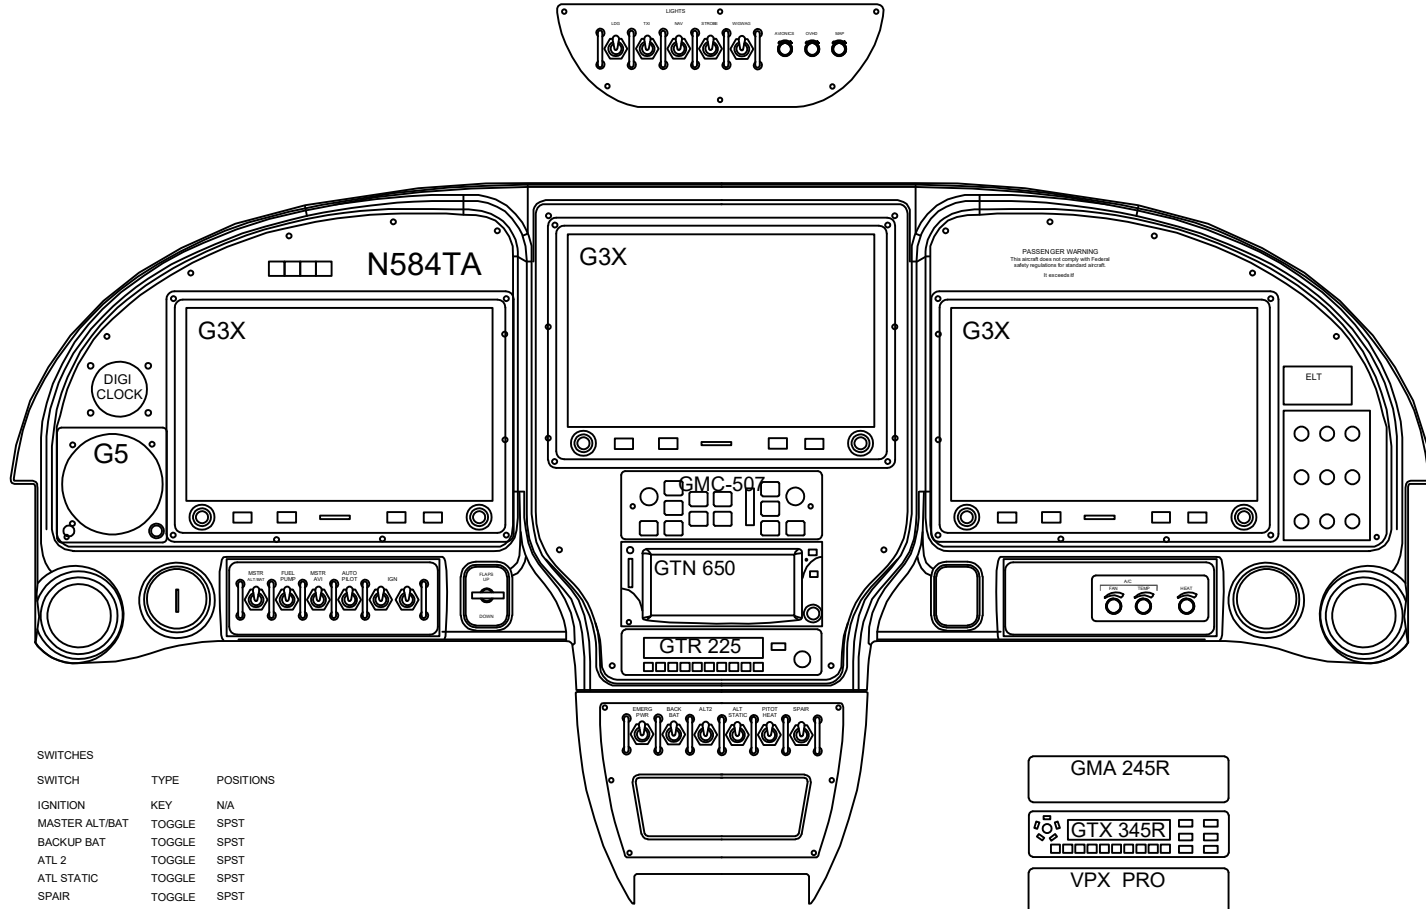

PRELIMINARY PANEL

May 2, 2020

4.2

SWITCHES		
SWITCH	TYPE	POSITIONS
IGNITION	KEY	N/A
MASTER ALT/BAT	TOGGLE	SPST
BACKUP BAT	TOGGLE	SPST
ATL 2	TOGGLE	SPST
ATL STATIC	TOGGLE	SPST
SPAIR	TOGGLE	SPST
IGNITION 1	TOGGLE	SPST
IGNITION 2	TOGGLE	SPST
AVIONICS MASTER	TOGGLE	SPST
AUTO PILOT	TOGGLE	SPST
PITOT HEAT	TOGGLE	SPST
FUEL PUMP	TOGGLE	SPST
LANDING	TOGGLE	SPDT
TAXI	TOGGLE	SPST
NAV	TOGGLE	SPST
STROBES	TOGGLE	SPST
WIG WAG	TOGGLE	SPST
AVIONICS DIM	ROTARY	N/A
OVERHEAD DIM	ROTARY	N/A
MAP LIGHT DIM	ROTARY	N/A
SPAIR	ROTARY	N/A
CABIN HEAT	TOGGLE	SPDT
OVERHD AIR	TOGGLE	SPST
NAV	TOGGLE	SPST

ONE
SHT 1 OF 1