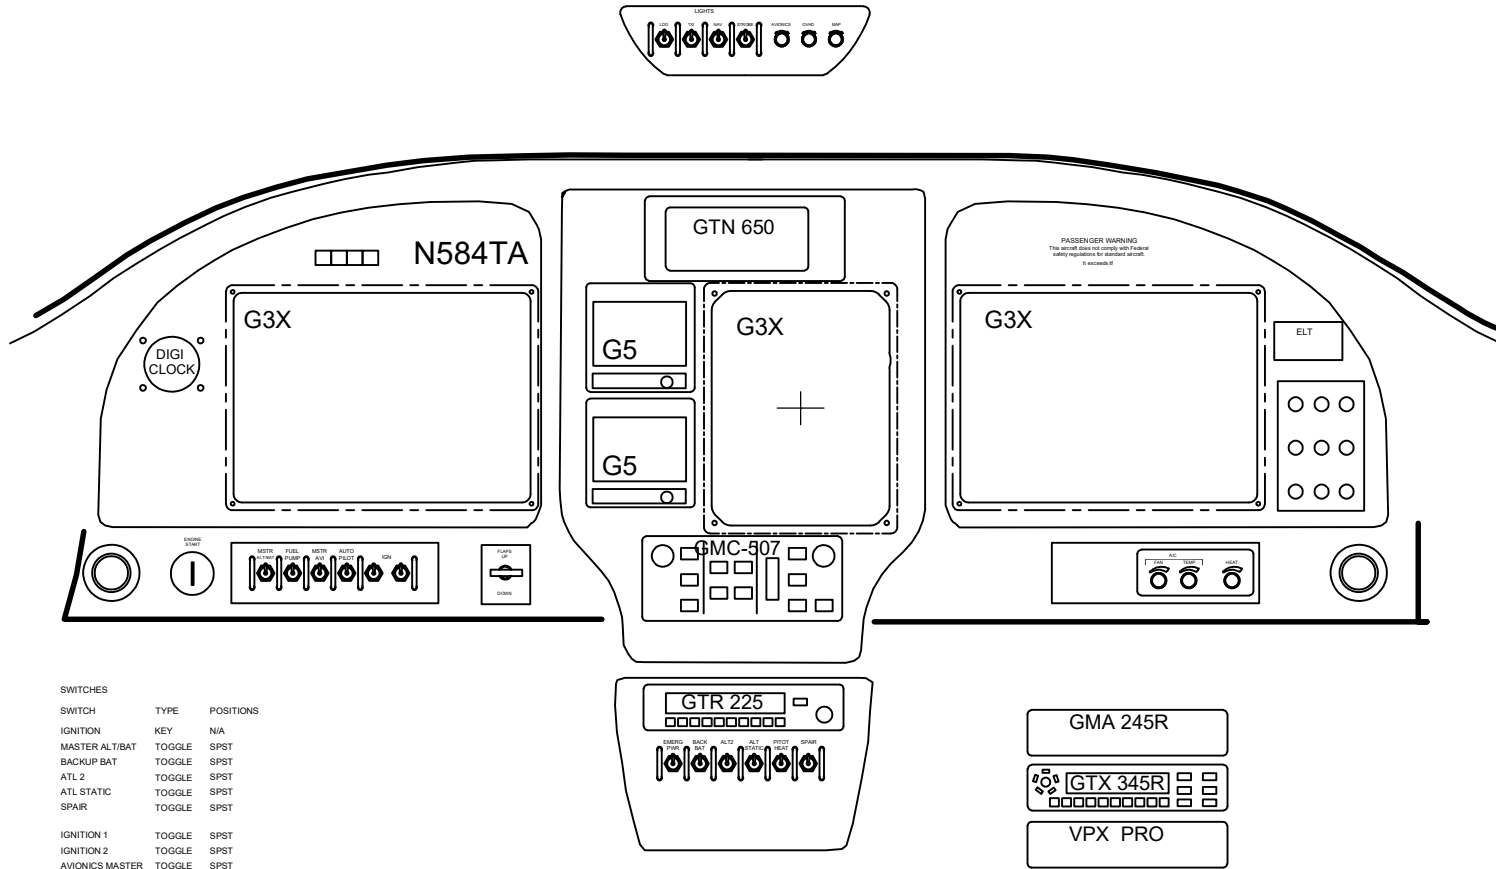

PRELIMINARY PANEL

Mar 28, 2020

3

ONE
SHT 1 OF 1

SWITCHES		
SWITCH	TYPE	POSITIONS
IGNITION	KEY	N/A
MASTER ALTBAT	TOGGLE	SPST
BACKUP BAT	TOGGLE	SPST
ATL 2	TOGGLE	SPST
ATL STATIC	TOGGLE	SPST
SPAIR	TOGGLE	SPST
IGNITION 1	TOGGLE	SPST
IGNITION 2	TOGGLE	SPST
AVIONICS MASTER	TOGGLE	SPST
AUTO PILOT	TOGGLE	SPST
PITOT HEAT	TOGGLE	SPST
FUEL PUMP	TOGGLE	SPST
LANDING	TOGGLE	SPDT
TAXI	TOGGLE	SPST
NAV	TOGGLE	SPST
STROBES	TOGGLE	SPST
SPAIR	TOGGLE	SPST
AVIONICS DIM	ROTARY	N/A
OVERHEAD DIM	ROTARY	N/A
MAP LIGHT DIM	ROTARY	N/A
SPAIR	ROTARY	N/A
CABIN HEAT	TOGGLE	SPDT
OVERHD AIR	TOGGLE	SPST
NAV	TOGGLE	SPST