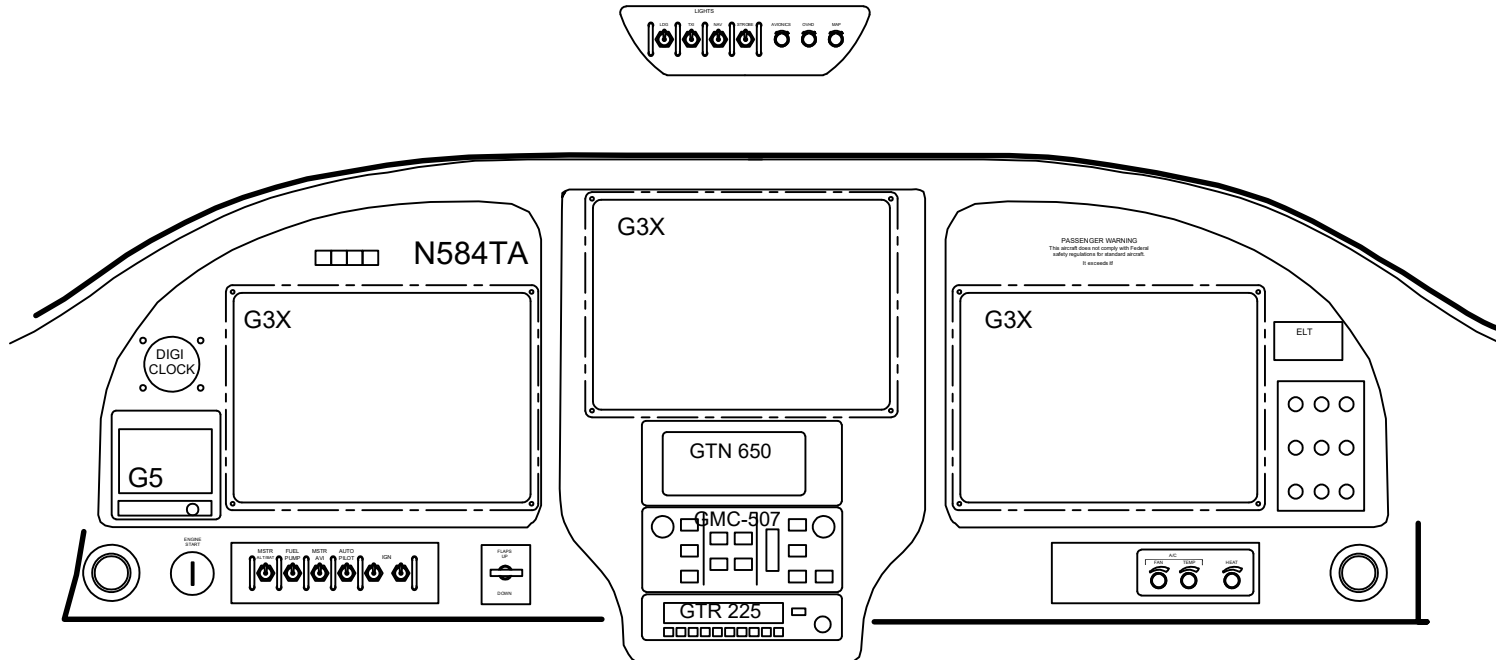

PRELIMINARY PANEL

Mar 8, 2020

2

ONE
SHT 1 OF 1

SWITCH	TYPE	POSITIONS
IGNITION	KEY	N/A
MASTER ALTBAT	TOGGLE	SPST
BACKUP BAT	TOGGLE	SPST
ATL 2	TOGGLE	SPST
ATL STATIC	TOGGLE	SPST
SPAIR	TOGGLE	SPST
IGNITION 1	TOGGLE	SPST
IGNITION 2	TOGGLE	SPST
AVIONICS MASTER	TOGGLE	SPST
AUTO PILOT	TOGGLE	SPST
PITOT HEAT	TOGGLE	SPST
FUEL PUMP	TOGGLE	SPST
LANDING	TOGGLE	SPDT
TAXI	TOGGLE	SPST
NAV	TOGGLE	SPST
STROBES	TOGGLE	SPST
SPAIR	TOGGLE	SPST
AVIONICS DIM	ROTARY	N/A
OVERHEAD DIM	ROTARY	N/A
MAP LIGHT DIM	ROTARY	N/A
SPAIR	ROTARY	N/A
CABIN HEAT	TOGGLE	SPDT
OVERHD AIR	TOGGLE	SPST
NAV	TOGGLE	SPST